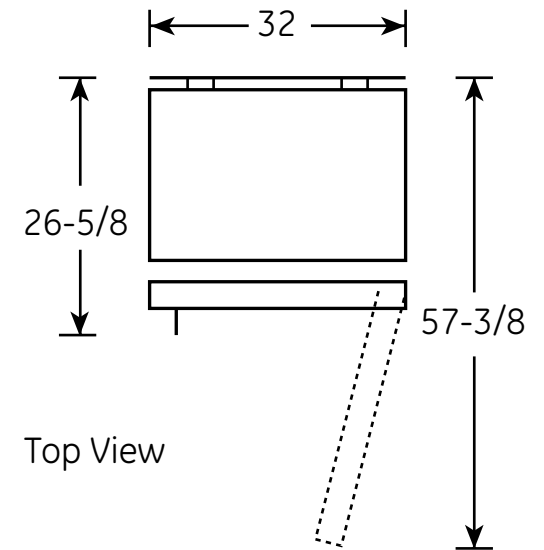

FUM17SVR

GE® 17.1 Cu. Ft. Manual Defrost Upright Freezer

Dimensions and Installation Information (in inches)

Air Clearance	
Each side (in.)	3
Top (in.)	3
Back (in.)	3

Front View

Top View

For answers to your Monogram®, GE Profile™ or GE® appliance questions, visit our website at ge.com or call GE Answer Center® service, 800.626.2000.

imagination at work

Listed by
Underwriters
Laboratories

FUM17SVR

GE® 17.1 Cu. Ft. Manual Defrost Upright Freezer

Features and Benefits

- 17.1 cu. ft. Capacity
- Manual Defrost
- High-Gloss Handle
- 3 Cabinet Shelves
- 4 Adjustable Bins (1/2 Width)
- 1 Sliding Bulk Storage Basket
- Tip-Out Door Storage
- Lock
- Power "On" Light
- Soft Freeze Zone
- Model FUM17SVRWW – White